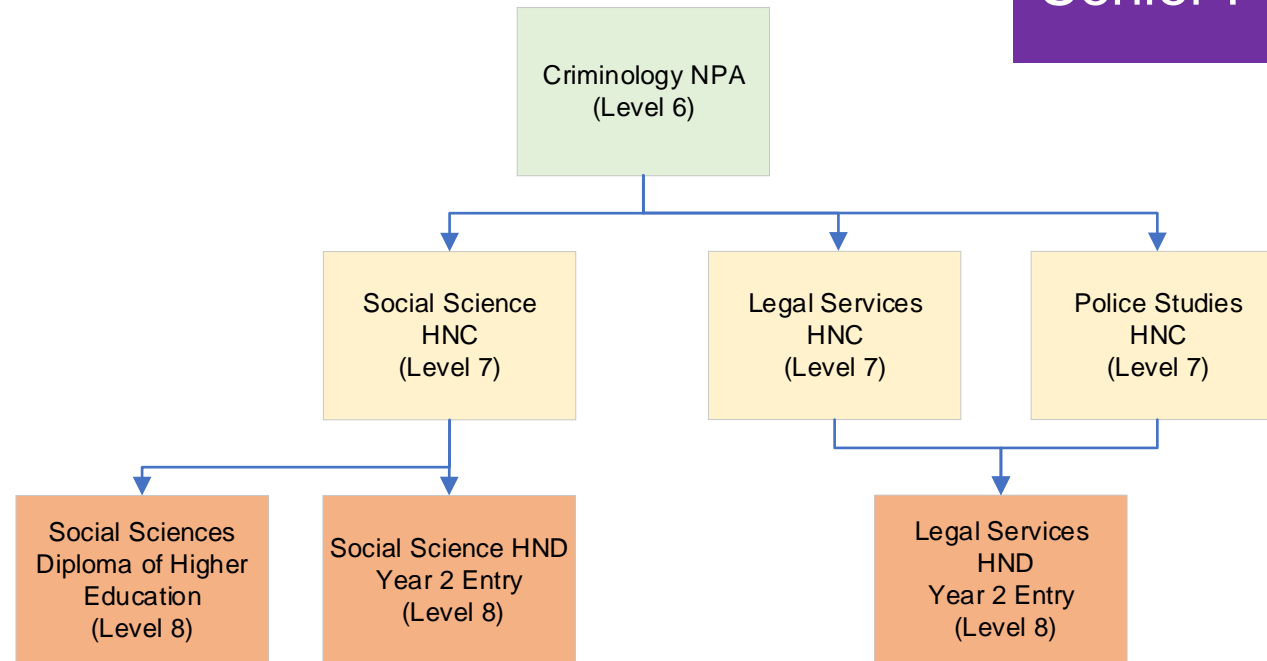

Criminology NPA

Senior Phase 2024-25

Please note:
Highers are required to
Progress within this
pathway.

Glasgow Caledonian University

(Level 10)
BA (Hons) Social Sciences
BSc (Hons) Applied Psychology
3rd Year Entry following HND

www.gcu.ac.uk

University of Strathclyde

(Level 10)
BA (Hons) Politics
BA (Hons) History
3rd Year Entry following Diploma of Higher Education

www.strath.ac.uk

University of Glasgow

(Level 10)
MA (Hons) Sociology
MA (Hons) Social and Public Policy
MA (Hons) Politics