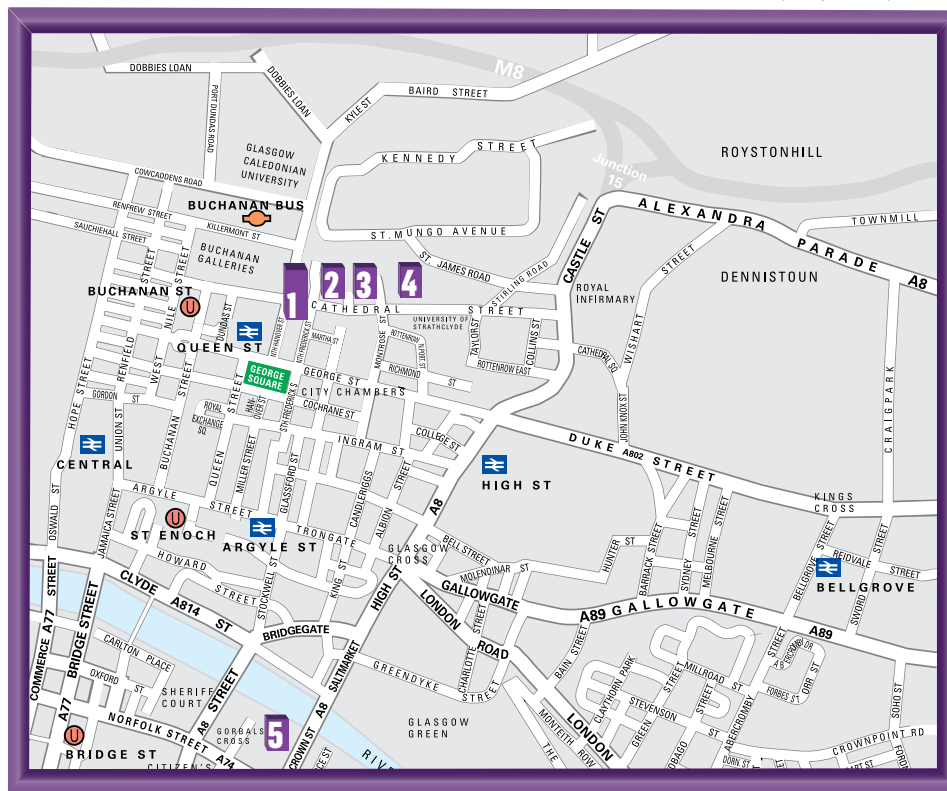

General Information

General Enquiries

A general enquiries desk will be set up in the foyer area of each campus. You will also be able to collect a prospectus, Open Day programme, carrier bag and find out what is happening throughout the day.

Transport

Our city centre campuses are within walking distance.

Food & Drink

A wide selection of snacks and refreshments are available throughout the college in each of our campuses.

Special Needs

If you require wheelchair access or have any special needs which might impact on your visit, please contact any of our reception areas where appropriate arrangements will be made.

for more information on the college or future events :

www.cityofglasgowcollege.ac.uk
Events Section on 0141 566 1557

Glasgow Metropolitan College
known as City of Glasgow
College Scottish Charity
Number SC036198

HOW TO FIND US • MAP

1. City Campus North Hanover St (NHS), 60 North Hanover Street, Glasgow, G1 2BP t: 0141 566 6222
2. City Campus Charles Oakley, 300 Cathedral Street, Glasgow, G1 2TA t: 0141 552 3941
3. City Campus Townhead, 230 Cathedral Street, Glasgow, G1 2TG t: 0141 566 6222
4. City Campus Allan Glen's, 190 Cathedral Street, Glasgow, G4 0ND t: 0141 552 3941
5. Riverside Campus, 21 Thistle Street, Glasgow, G5 9XB t: 0141 565 2500